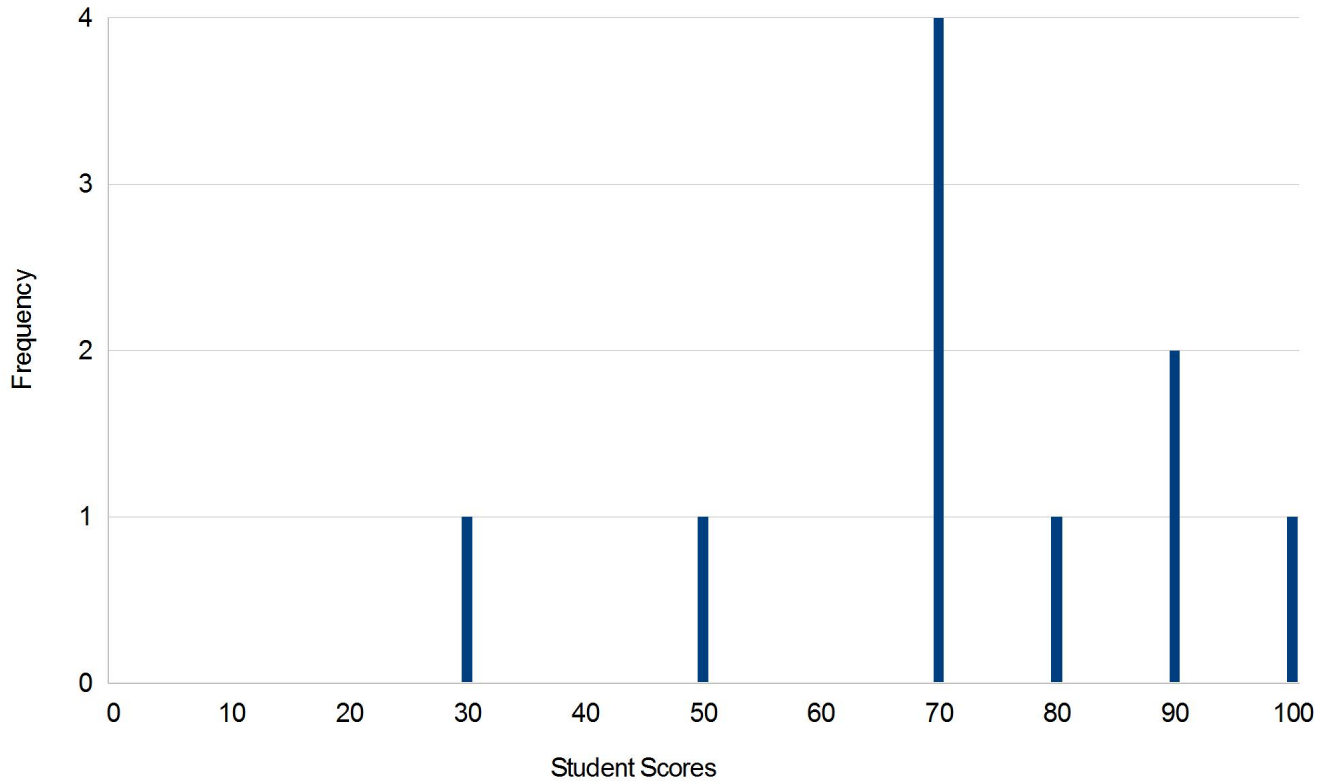

Class Frequency Distribution Report

Overall

Mean Score: 72.00%

Raw Score	Frequency	Percent
90.00 - 100.00	3	30.00
80.00 - 89.99	1	10.00
70.00 - 79.99	4	40.00
60.00 - 69.99	0	0.00
0.00 - 59.99	2	20.00

*Student scores are rounded to the nearest whole number